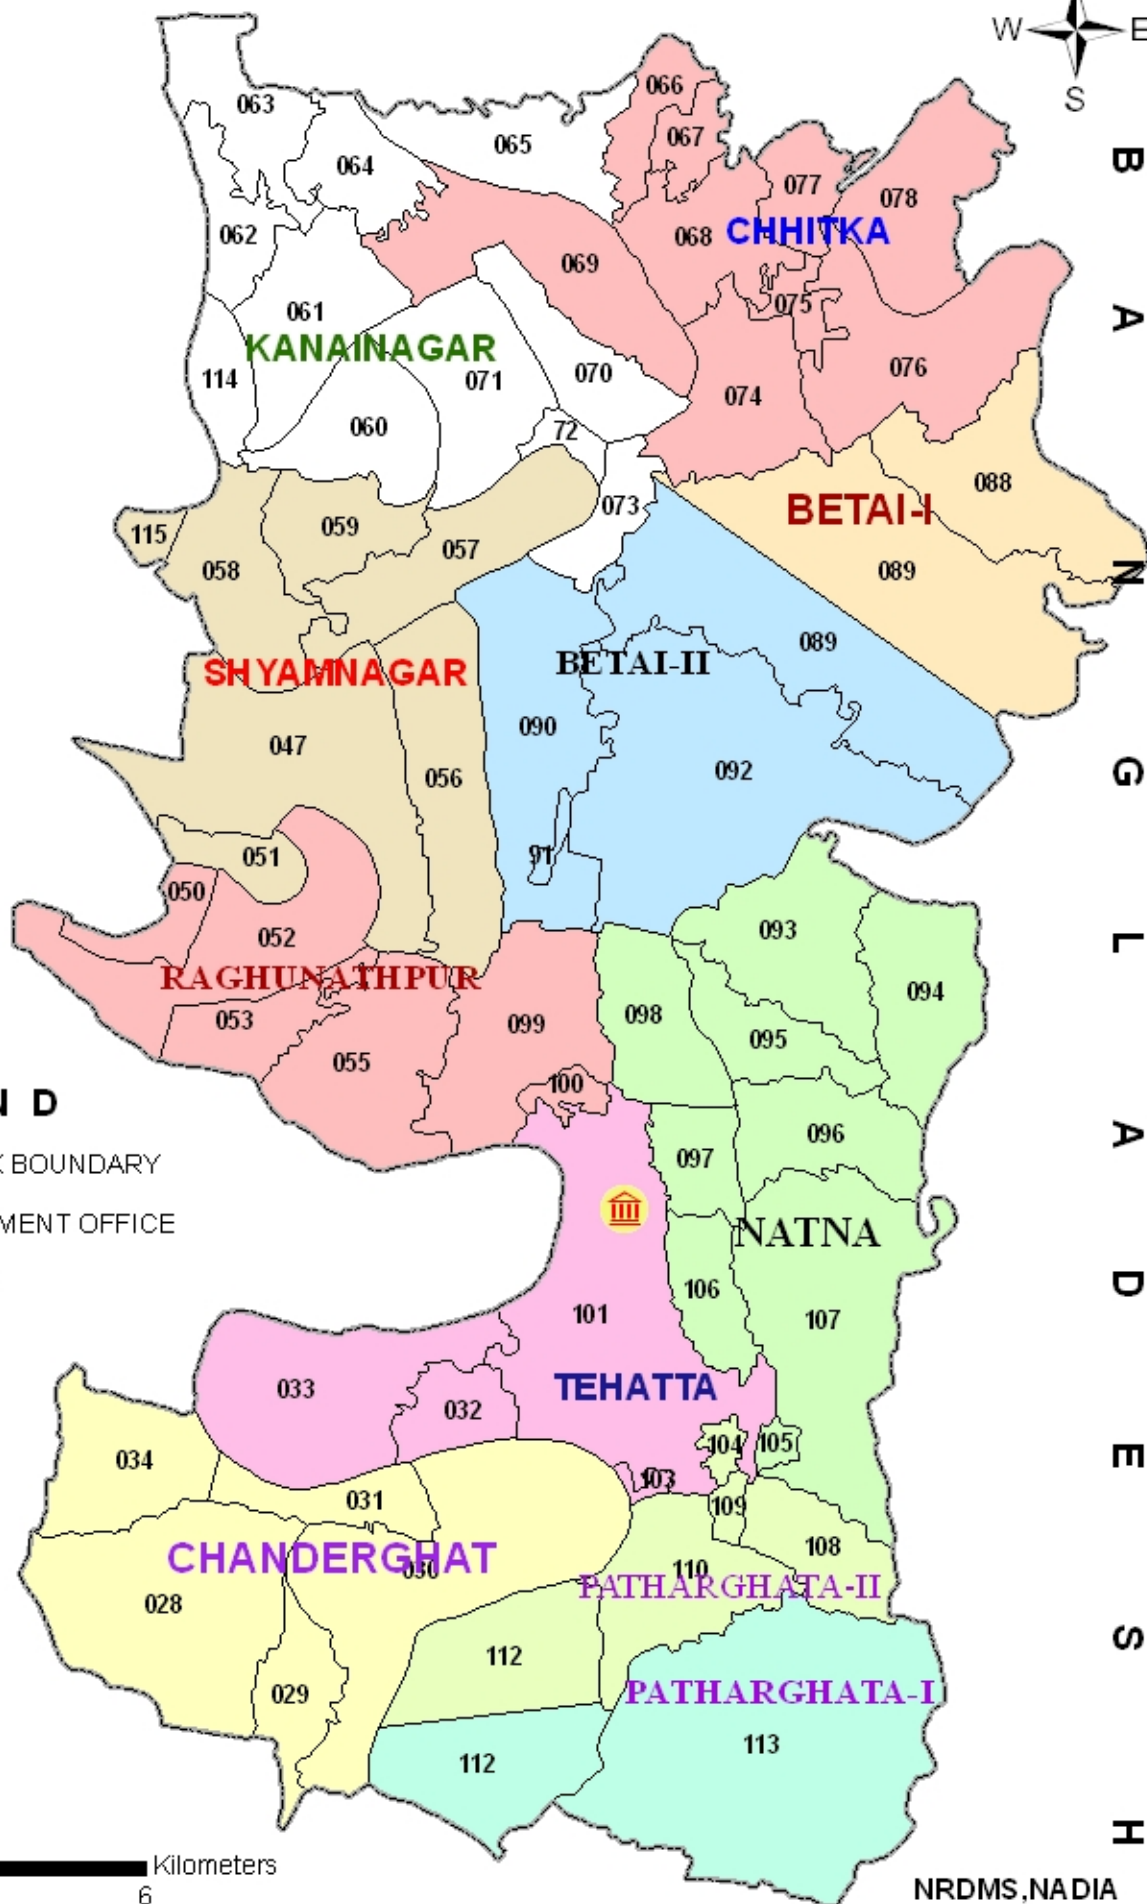

BLOCK:TEHATTA-I WITH GP BOUNDARY & MOUZA BOUNDARY

LEGEND

- TEHATTA-I BLOCK BOUNDARY
- BLOCK DEVELOPMENT OFFICE
- RAGHUNATHPUR
- PATHARGHATA-II
- PATHARGHATA-I
- NATNA
- KANAINAGAR
- CHHITKA
- CHANDERGHAT
- BETAI-II
- TEHATTA
- BETAI-I
- SHYAMNAGAR

SCALE

NRDMS, NADIA